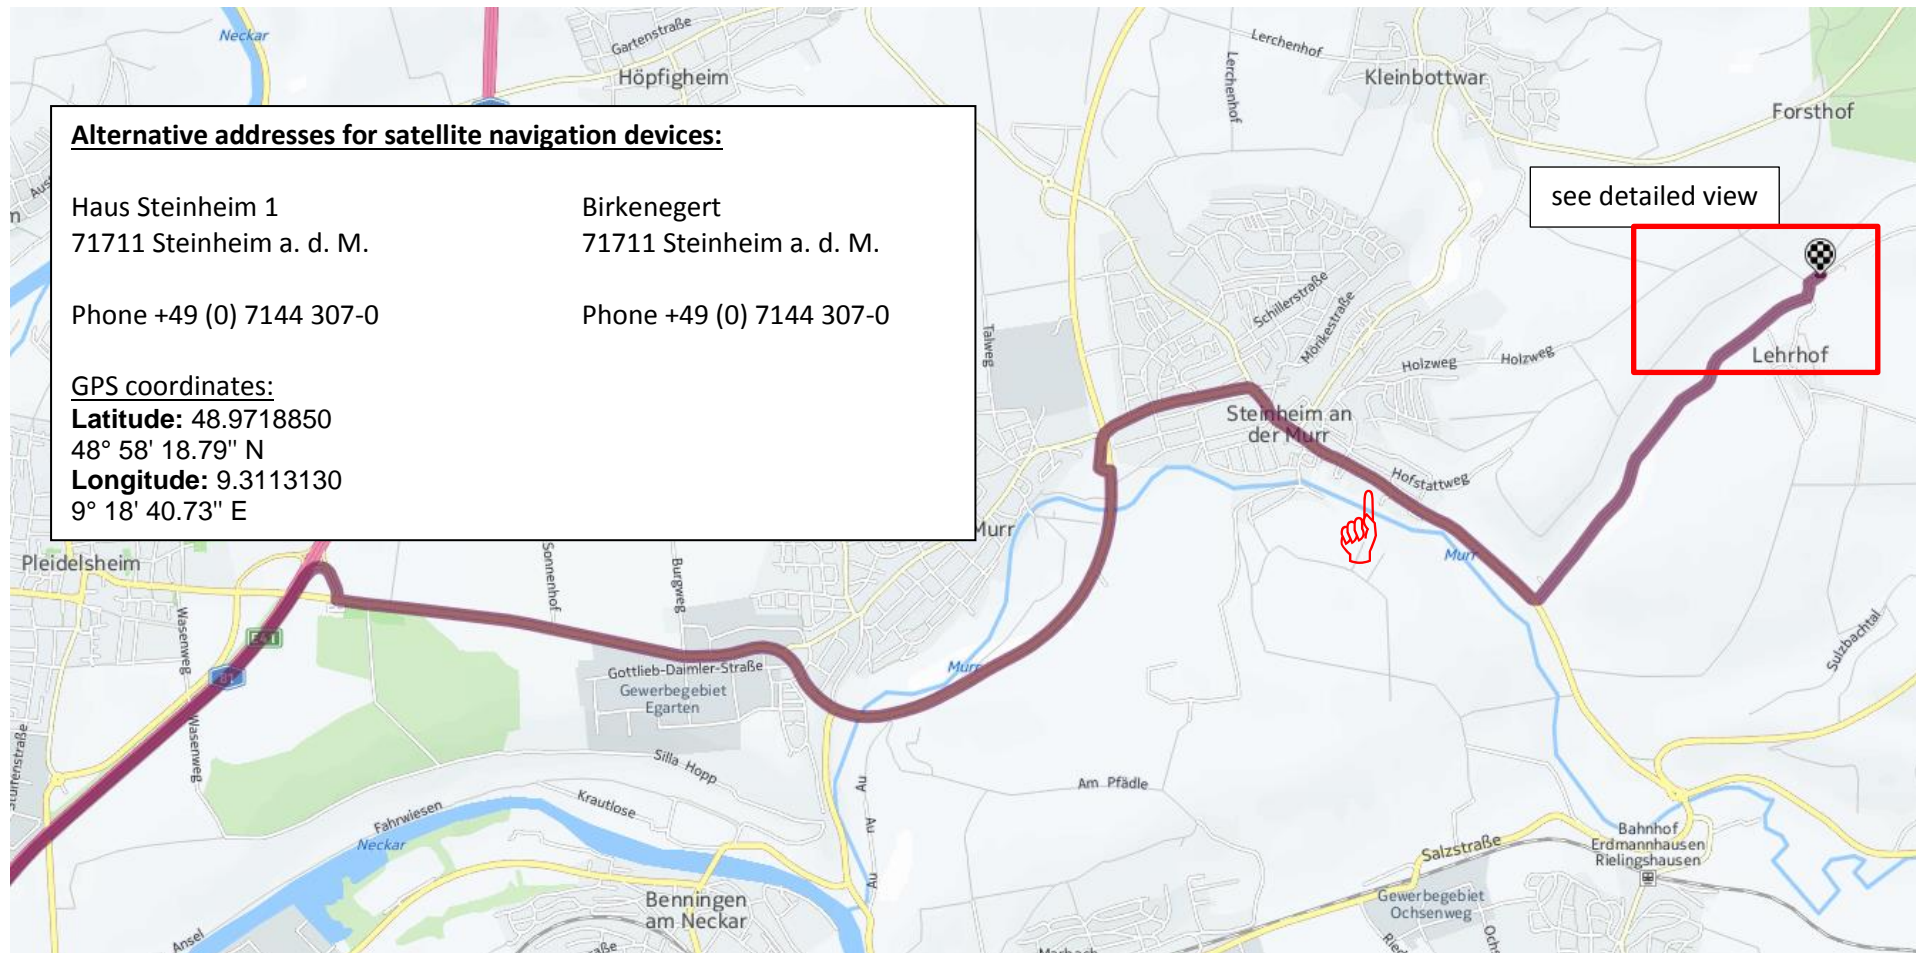

Directions to Haus Steinheim (coming from the Autobahn A81, junction 14, exit Pleidelsheim / Murr)

**Please note:**

Speed checks (🚔) are conducted regularly between the junction and the entrance to Haus Steinheim. Additionally, a permanent speed control (🚔) is installed at the exit coming out of Steinheim. Deer regularly cross the carriageway between Steinheim and Haus Steinheim, above all in the mornings and evenings. Please drive at the appropriate speed to avoid accidents.

Many thanks!

Directions to Haus Steinheim (coming from the Autobahn A81, junction 14, exit Pleidelsheim / Murr)